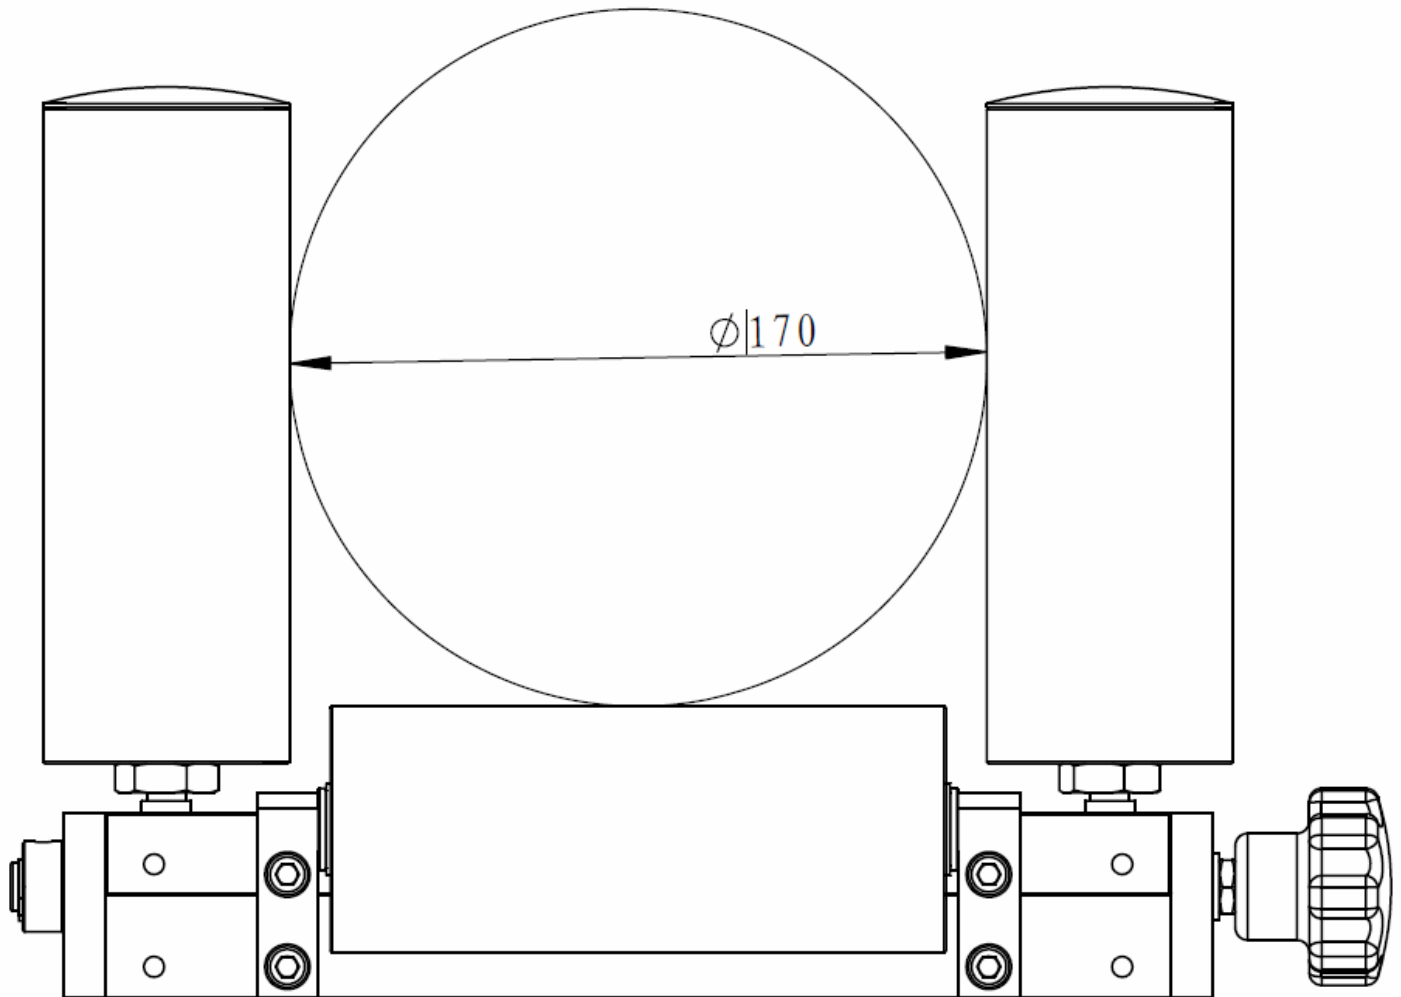

951 NW 31st Avenue, Pompano Beach, FL 33069
Phone: 954-970-3099 - Fax: 954-970-3056
E-Mail: sales@cemanco.com

AG3-170

Maximum Cable Size 170mm

Adjustable Roller Guide with (2) 60mm x 160mm Steel Polished Rollers Hardened with High Quality Bearings & (1) 60mm x 150mm Horizontal Roller for Maximum Material of 170mm (Closes to 0mm)

www.cemanco.com

951 NW 31st Avenue, Pompano Beach, FL 33069

Phone: 954-970-3099 - Fax: 954-970-3056

E-Mail: sales@cemanco.com

AG3-170

Maximum Cable Size 170mm

Adjustable Roller Guide with (2) 60mm x 160mm Steel Polished Rollers Hardened with High Quality Bearings & (1) 60mm x 150mm Horizontal Roller for Maximum Material of 170mm (Closes to 0mm)

CEMANCO

www.cemanco.com

951 NW 31st Avenue, Pompano Beach, FL 33069

Phone: 954-970-3099 - Fax: 954-970-3056

E-Mail: sales@cemanco.com

AG3-170

Maximum Cable Size 170mm

Adjustable Roller Guide with (2) 60mm x 160mm Steel Polished Rollers Hardened with High Quality Bearings & (1) 60mm x 150mm Horizontal Roller for Maximum Material of 170mm (Closes to 0mm)