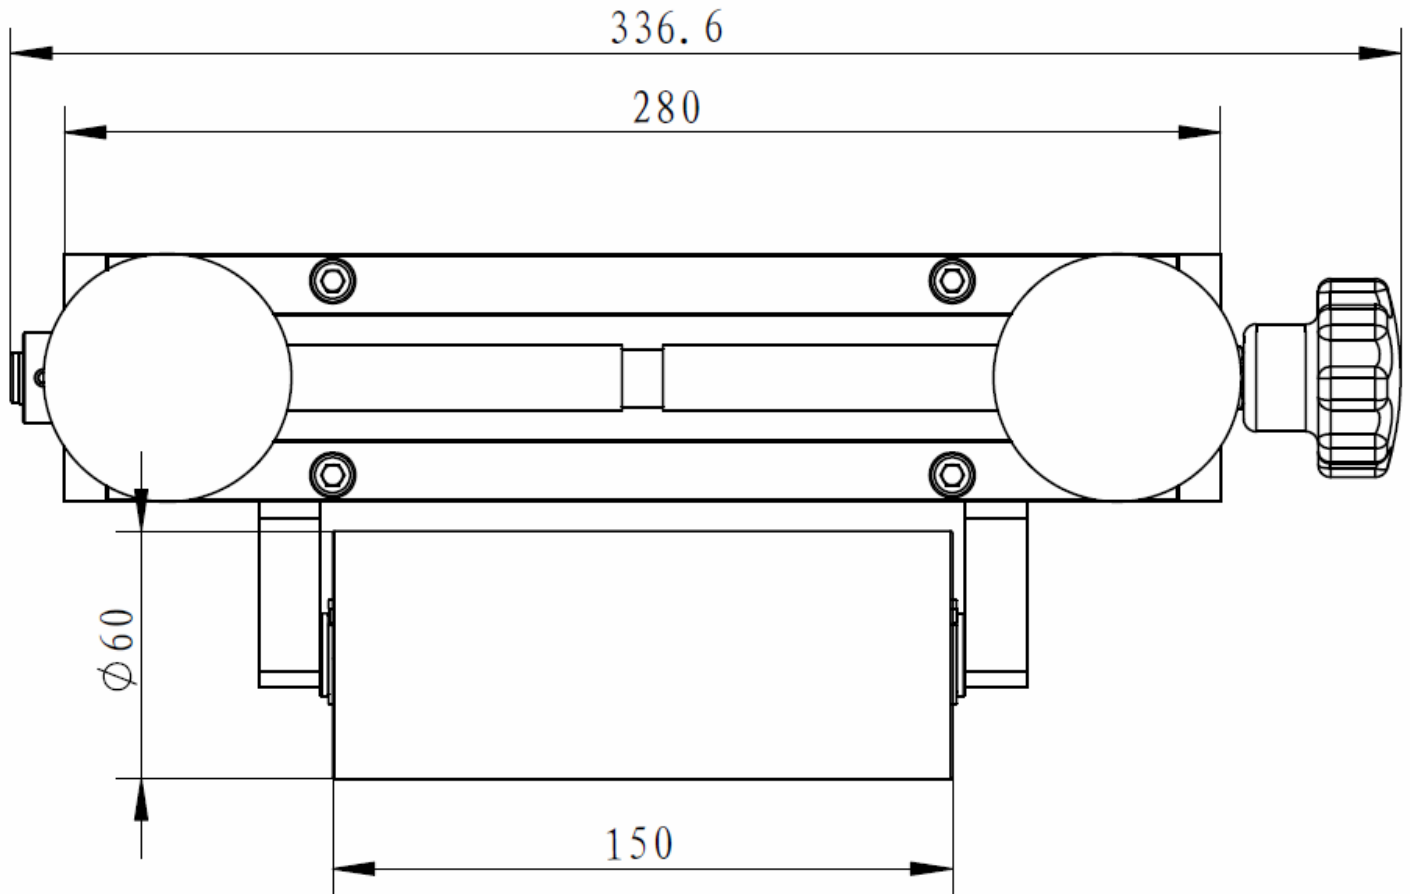

951 NW 31st Avenue, Pompano Beach, FL 33069
Phone: 954-970-3099 - Fax: 954-970-3056
E-Mail: sales@cemanco.com

AG3-170

Maximum Cable Size 170mm

Adjustable Roller Guide with (2) 60mm x 160mm Steel Polished Rollers Hardened with High Quality Bearings & (1) 60mm x 150mm Horizontal Roller for Maximum Material of 170mm (Closes to 0mm)

www.cemanco.com

951 NW 31st Avenue, Pompano Beach, FL 33069

Phone: 954-970-3099 - Fax: 954-970-3056

E-Mail: sales@cemanco.com

AG3-170

Maximum Cable Size 170mm

Adjustable Roller Guide with (2) 60mm x 160mm Steel Polished Rollers Hardened with High Quality Bearings & (1) 60mm x 150mm Horizontal Roller for Maximum Material of 170mm (Closes to 0mm)

CEMANCO

www.cemanco.com

951 NW 31st Avenue, Pompano Beach, FL 33069

Phone: 954-970-3099 - Fax: 954-970-3056

E-Mail: sales@cemanco.com

AG3-170

Maximum Cable Size 170mm

Adjustable Roller Guide with (2) 60mm x 160mm Steel Polished Rollers Hardened with High Quality Bearings & (1) 60mm x 150mm Horizontal Roller for Maximum Material of 170mm (Closes to 0mm)