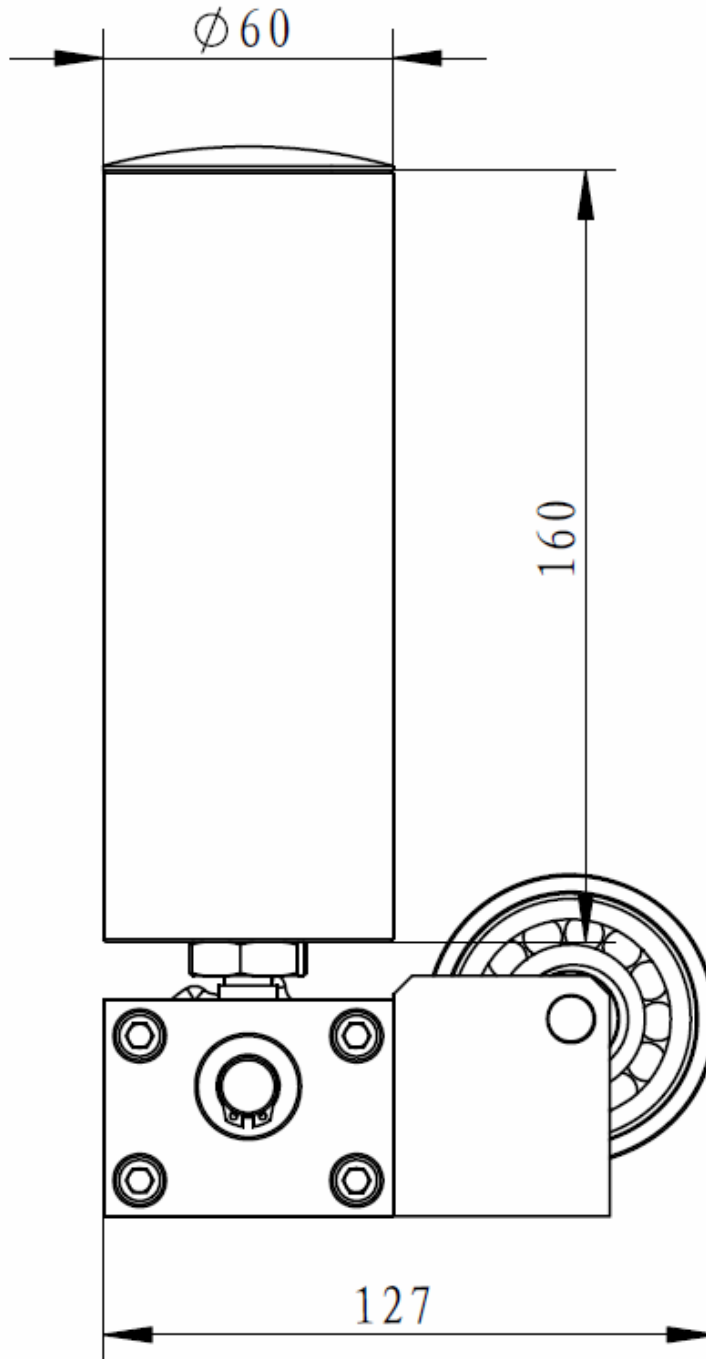

951 NW 31st Avenue, Pompano Beach, FL 33069
Phone: 954-970-3099 - Fax: 954-970-3056
E-Mail: sales@cemanco.com

AG3-170

Maximum Cable Size 170mm

Adjustable Roller Guide with (2) 60mm x 160mm Steel Polished Rollers Hardened with High Quality Bearings & (1) 60mm x 150mm Horizontal Roller for Maximum Material of 170mm (Closes to 0mm)

www.cemanco.com

951 NW 31st Avenue, Pompano Beach, FL 33069

Phone: 954-970-3099 - Fax: 954-970-3056

E-Mail: sales@cemanco.com

AG3-170

Maximum Cable Size 170mm

Adjustable Roller Guide with (2) 60mm x 160mm Steel Polished Rollers Hardened with High Quality Bearings & (1) 60mm x 150mm Horizontal Roller for Maximum Material of 170mm (Closes to 0mm)

CEMANCO

www.cemanco.com

951 NW 31st Avenue, Pompano Beach, FL 33069

Phone: 954-970-3099 - Fax: 954-970-3056

E-Mail: sales@cemanco.com

AG3-170

Maximum Cable Size 170mm

Adjustable Roller Guide with (2) 60mm x 160mm Steel Polished Rollers Hardened with High Quality Bearings & (1) 60mm x 150mm Horizontal Roller for Maximum Material of 170mm (Closes to 0mm)